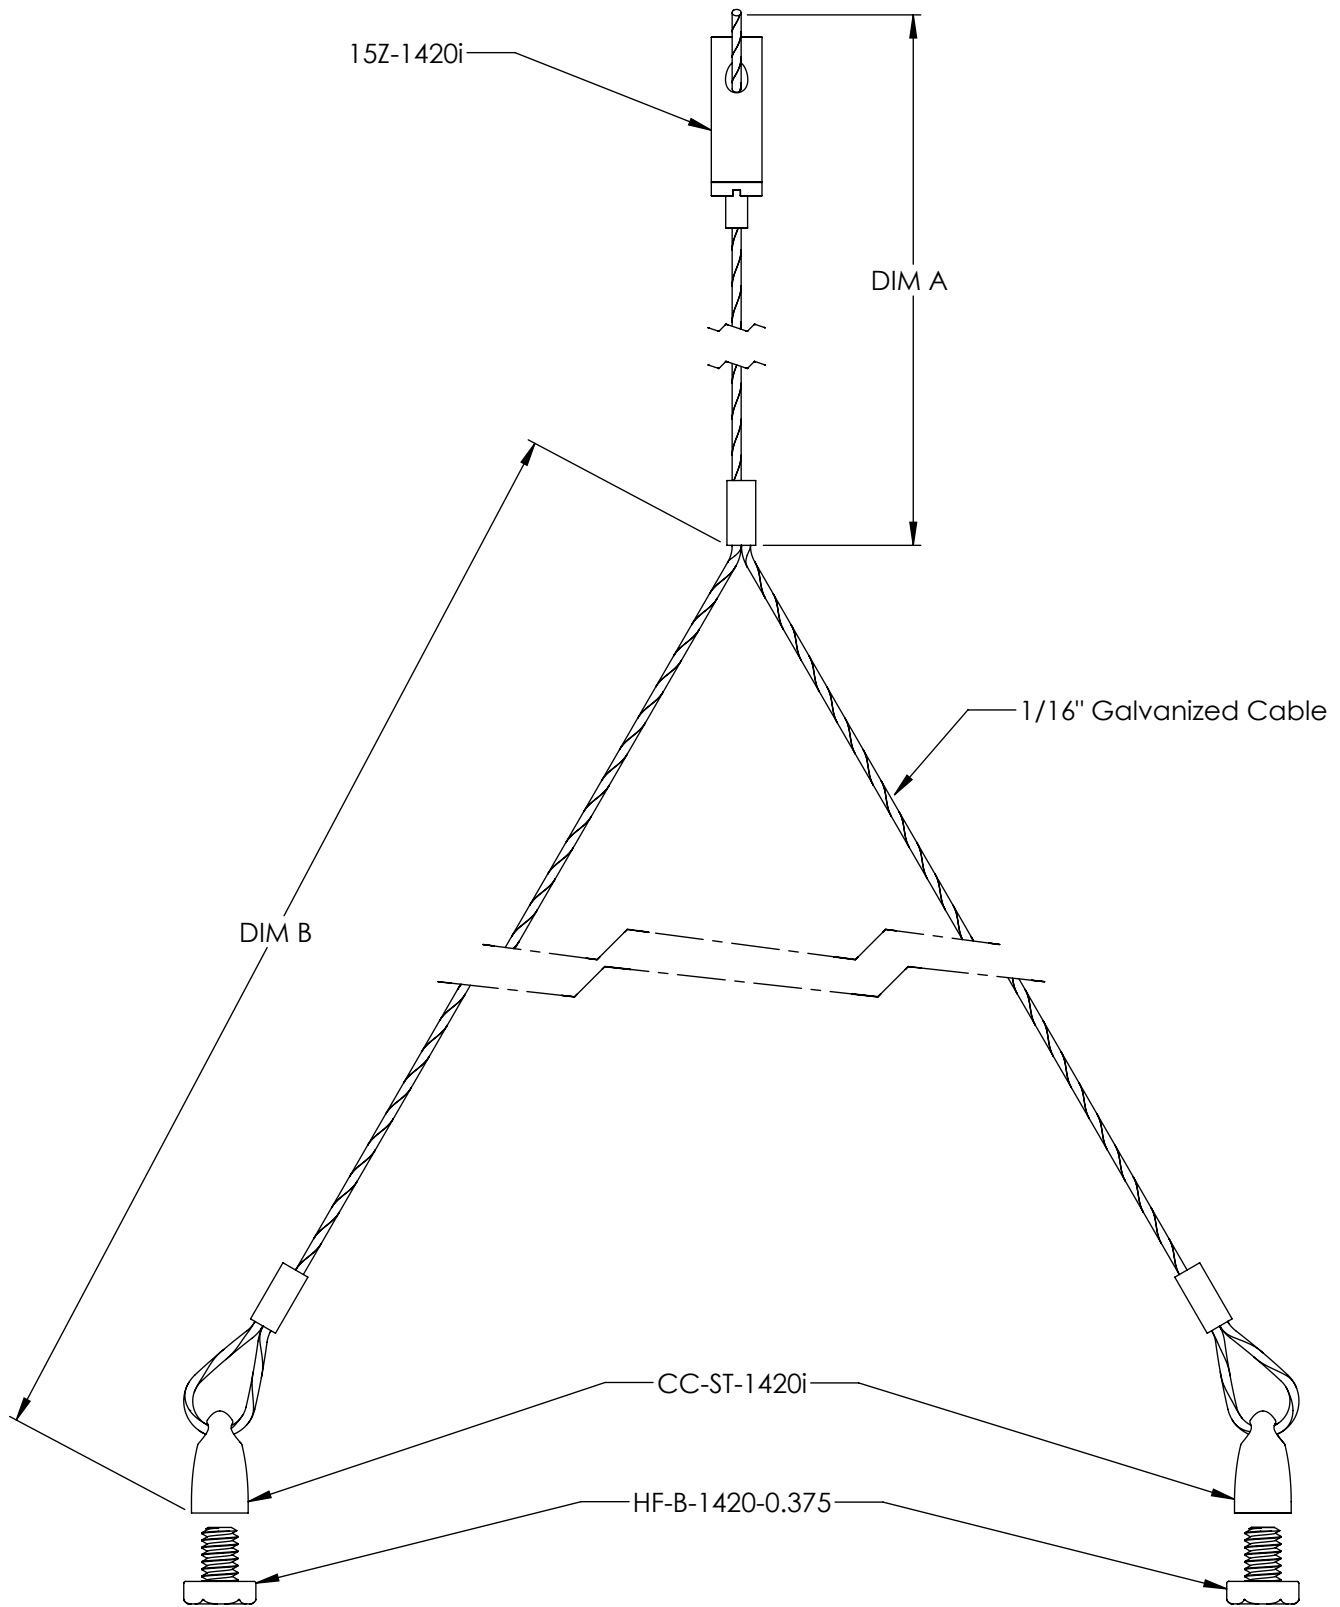

GRIPPER W/ Y-CABLE & SWIVEL TERMINALS

PROPRIETARY AND CONFIDENTIAL		GRIP LOCK	GRIPLOCK SYSTEMS	
This drawing and these specifications are the exclusive property of GRIPLOCK SYSTEMS INC. and shall not be divulged, reproduced, copied, or used as the basis for the manufacture or sale of apparatus without the express written authorization of GRIPLOCK SYSTEMS INC.			1132 Mark Ave., Carpinteria, CA 93013 Phone (805) 566-0064 Fax (805) 566-0065	
REF:	DATE: 12/07/06	GRIPLOCK P/N: G-16-Yxx-15Z-ST-xxx		
FILE: GRIPPER W Y-CABLE & SWIVEL TERMINALS		DESCRIPTION: 1/16" Galvanized Y Cable		
SCALE: 3:4		Assy w/ CC-ST-1420i Ends & 15Z-1420i		