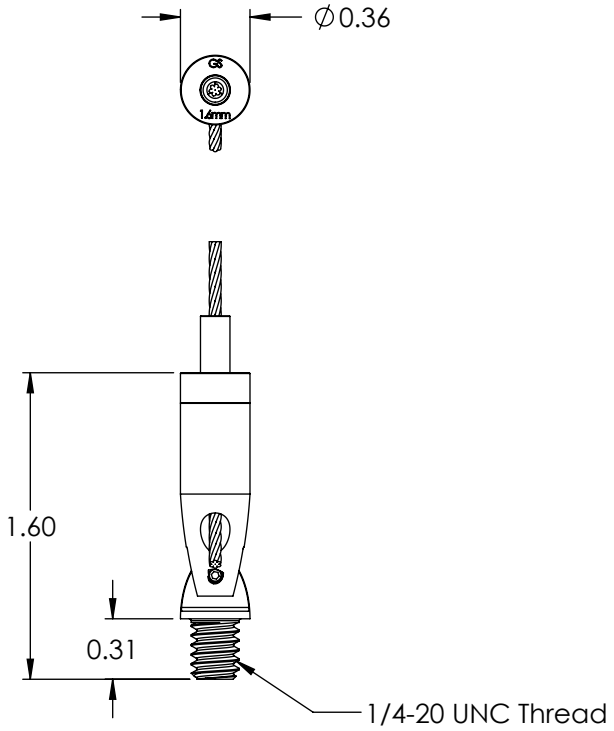

REVISIONS		
REV.	DESCRIPTION	DATE

PROPRIETARY AND CONFIDENTIAL
This drawing and these specifications are the exclusive property of GRIPLOCK SYSTEMS LLC and shall not be divulged, reproduced, copied, or used as the basis for the manufacture or sale of apparatus without the express written authorization of GRIPLOCK SYSTEMS LLC.

REF: _____ DATE: 08/13/13
MATERIAL: VARIOUS
SCALE: 1:1 FILE: 15ZG-1420e-315

GRIPLOCK SYSTEMS
793 Duncan Reidville Rd. Duncan, SC 29334
Phone (805) 566-0064 Fax (805) 566-0065

PART NUMBER: 15ZG-1420e-315

DESCRIPTION: Side Exit Swivel Glider for 3/64" & 1/16" 7x7 or 7x19 Cable