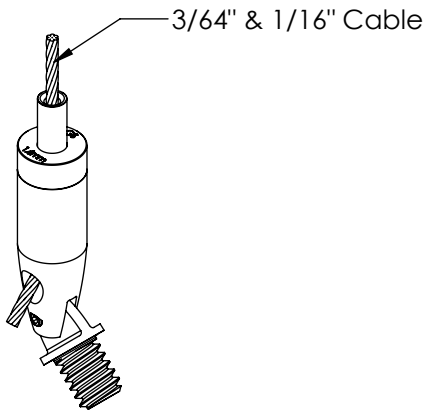

REVISIONS		
REV.	DESCRIPTION	DATE

PROPRIETARY AND CONFIDENTIAL
This drawing and these specifications are the exclusive property of GRIPLOCK SYSTEMS LLC and shall not be divulged, reproduced, copied, or used as the basis for the manufacture or sale of apparatus without the express written authorization of GRIPLOCK SYSTEMS LLC.

REF: _____ DATE: 08/13/13
MATERIAL: VARIOUS
SCALE: 1:1 FILE: 15ZG-1420e-315

GRIPLOCK SYSTEMS
793 Duncan Reidville Rd. Duncan, SC 29334
Phone (805) 566-0064 Fax (805) 566-0065

PART NUMBER: 15ZG-1420e-315

DESCRIPTION: Side Exit Swivel Glider for 3/64" & 1/16" 7x7 or 7x19 Cable