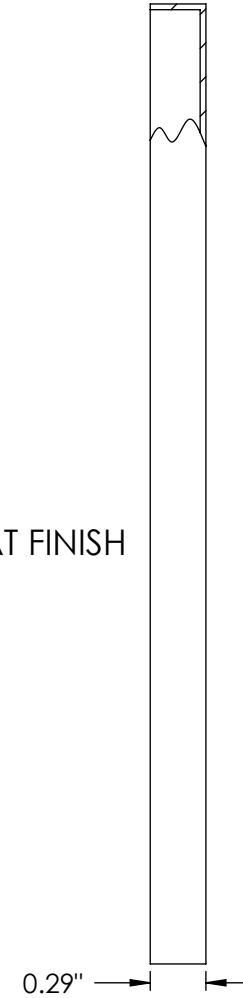

WHITE POWDER COAT FINISH

<p>PROPRIETARY AND CONFIDENTIAL This drawing and these specifications are the exclusive property of REUTLINGER USA INC. and shall not be divulged, reproduced, copied, or used as the basis for the manufacture or sale of apparatus without the express written authorization of REUTLINGER USA INC.</p>			<p>GRIPLOCK SYSTEMS 1029 Cindy Lane, Carpinteria, CA 93013 Phone (805) 566-0064</p>	
<p>MATERIAL 22 GAUGE COLD ROLLED STEEL</p>			<p>NAME 5" NPF CANOPY PAINTED WHITE</p>	<p>PART NUMBER Q5-14-W</p>
<p>SCALE 1:1</p>	<p>FILE NAME Q5-14-W</p>	<p>CUSTOMER</p>		