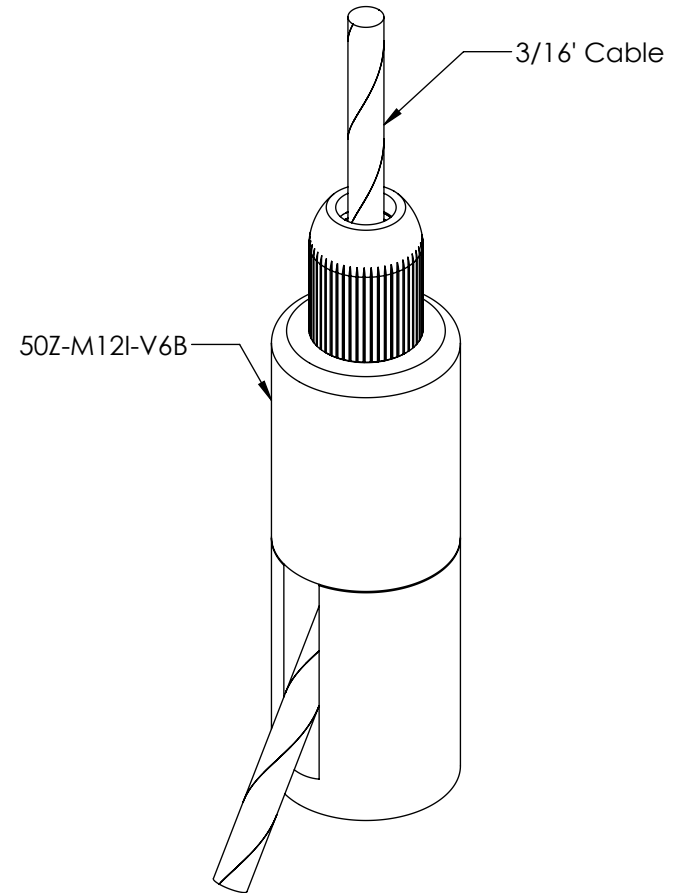

M12 X 1.75 Internal Thread 0.39" ∇

PROPRIETARY AND CONFIDENTIAL		GRIPLOCK SYSTEMS 793 Duncan Reidville Rd. Duncan, SC 29334 Phone (805) 566-0064 Fax (805) 566-0065
This drawing and these specifications are the exclusive property of GRIPLOCK SYSTEMS LLC and shall not be divulged, reproduced, copied, or used as the basis for the manufacture or sale of apparatus without the express written authorization of GRIPLOCK SYSTEMS LLC.		
REF: 193.005.025	DATE: 07/10/09	PART NUMBER: 50Z-M12i-V6B
MATERIAL: BLACK ZINC PLATED BRASS		DESCRIPTION: Side Exit Gripper for
SCALE: 1:1	FILE: 50Z-M12i-V6B c	3/16" 7x19 Cable