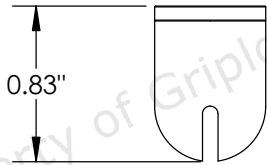

1/4-20 Internal Thread

0.83"

Ø0.59"

3/64" & 1/16" Cable

PROPRIETARY AND CONFIDENTIAL

This drawing and these specifications are the exclusive property of GRIPLOCK SYSTEMS, LLC and shall not be divulged, reproduced, copied, or used as the basis for the manufacture or sale of apparatus without the express written authorization of GRIPLOCK SYSTEMS, LLC.